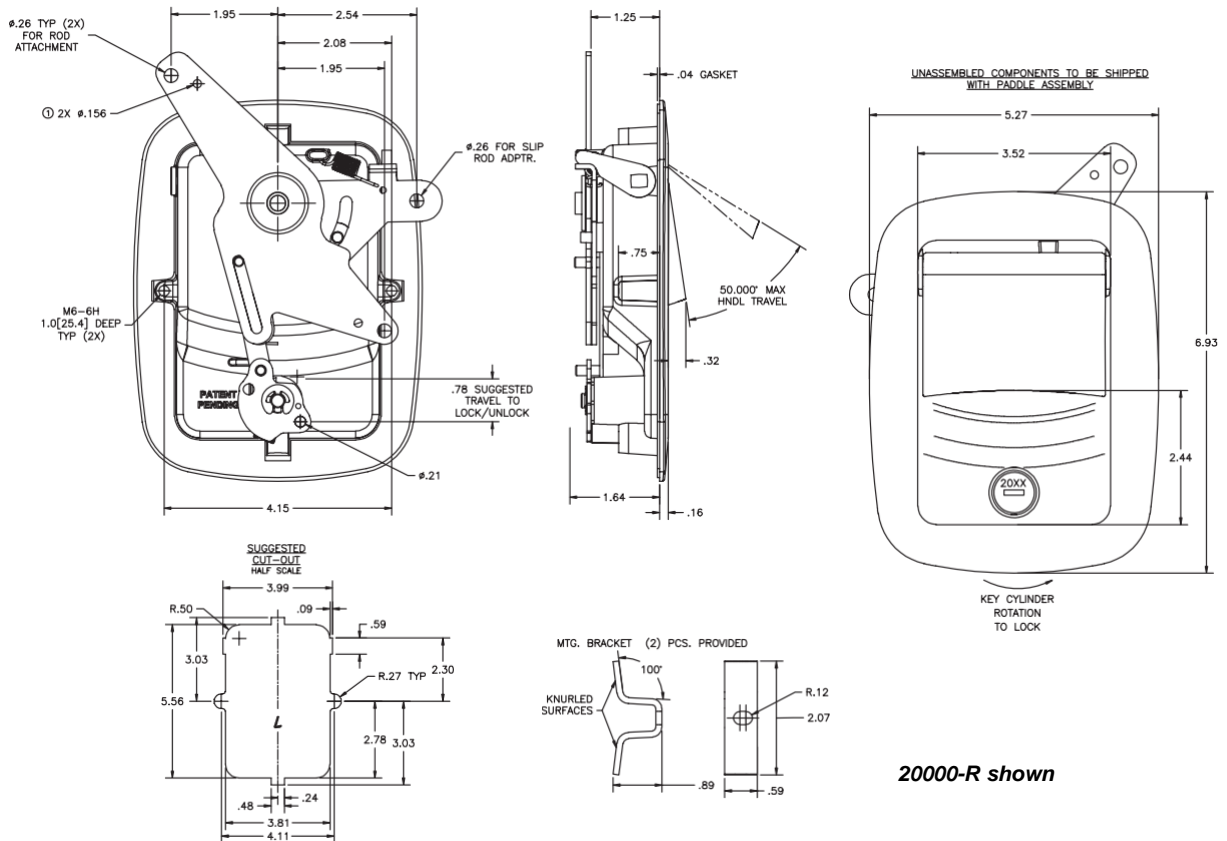

20000 Large Paddle Actuator

Features

- This new multipoint locking paddle latch is made out of die cast materials making it a durable and stylish latch
- Handle features: blind mounting for security and appearance, free-wheeling feature, radius in handle to allow for easier gripping, double-bitted key cylinder for locking versions, and gasket
- Available with chrome handle or receptacle, black powder coated handle or receptacle, textured black powder coated handle or receptacle, or combination of above finishes

Available Finish

- (31) Chrome handle with black powder coat receptacle
- (03) Chrome handle and receptacle

20000-R shown

Part No.	Locking	Finish
20000-R-31	Key Locking	Chrome handle with black powder coat receptacle
20000-R-03		Chrome handle and receptacle
20000-L-31		Chrome handle with black powder coat receptacle
20000-L-03		Chrome handle and receptacle
20000-NLR-31	Non Locking	Chrome handle with black powder coat receptacle
20000-NLR-03		Chrome handle and receptacle
20000-NLL-31		Chrome handle with black powder coat receptacle
20000-NLL-03		Chrome handle and receptacle

Dimensions in inches

We are Eberhard's exclusive distributor